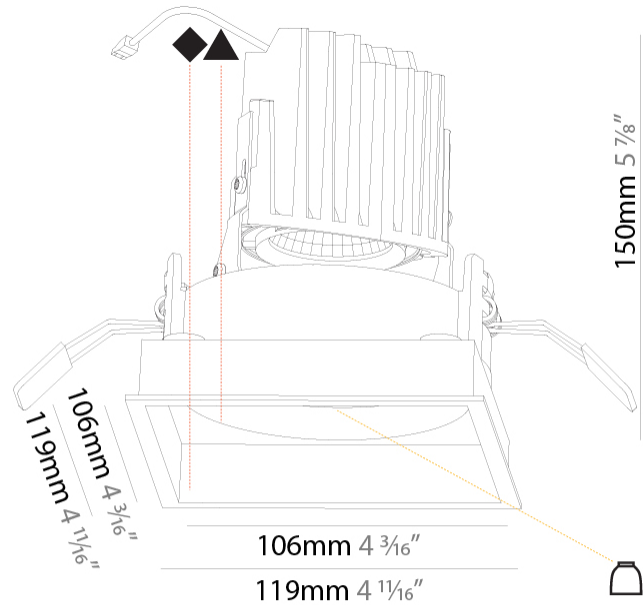

Series: Bioniq
Subseries: Bioniq Square Deep
Brand: Prolicht
Division: Architectural
Mounting Type: Recessed
Mounting Location: Ceiling
Subcategory: Downlight

PHYSICAL

Shape: Square
Length (mm): 119
Length (in): 4 11/16
Width (mm): 119
Width (in): 4 11/16
Depth (mm): 150
Depth (in): 5 7/8
Ceiling Thickness (mm): 10 / 12.5 / 15
Ceiling Thickness (in): 3/8 or 1/2 or 9/16
Min. Recessing Depth (mm): 170
Min. Recessing Depth (in): 6 11/16
Light Distribution: Downlight
Weight (kg): 0.626
Weight (lbs): 1.38
Fixture Finish: SSR / BKV / CWI / CRY / HAB / LAG / UFT / ITA / RUA / RUR / MIC / FTG / MYG / TWT / LOD / PJS / FRO / FUP / KIA / POP / BLS / SPG / MEY / GOH / GUM / CHC / COM / ABZ / JAG / OBR / MOS / ROR
Fixture Material: Aluminum Die Cast
Cut-out Measurements: 114mm / 4 1/2" x 114mm / 4 1/2"

ELECTRICAL

Lamp Type: LED (Zhaga Standard)
Input Wattage (W): 16.5
Total Output Wattage (W): 14
Dimming: Tri-Mode (Non-Dimming and Phase Dimming (120Vac only) and 0-10V Dimming)
Driver Included: No
Driver Location: Recessed Housing
Driver Type: Constant Current - Universal
Driver Class: Class 2
Input Voltage (V): 120 - 277
Constant Current (MA): 500

LED

Number of LEDs: 1
Color Temperature (°K): 2700 / 3000 / 3500 / 4000
Max. Delivered Lumen (lm): 940 / 980 / 1029 / 1050
Nominal Lumen (lm): 1386 / 1438 / 1511 / 1542
CRI: >90 CRI

OPTICAL

Reflector: 20 / 40 / 60

RATINGS AND CERTIFICATIONS

Certified By: Certified for North American Standards
IP rating: IP20